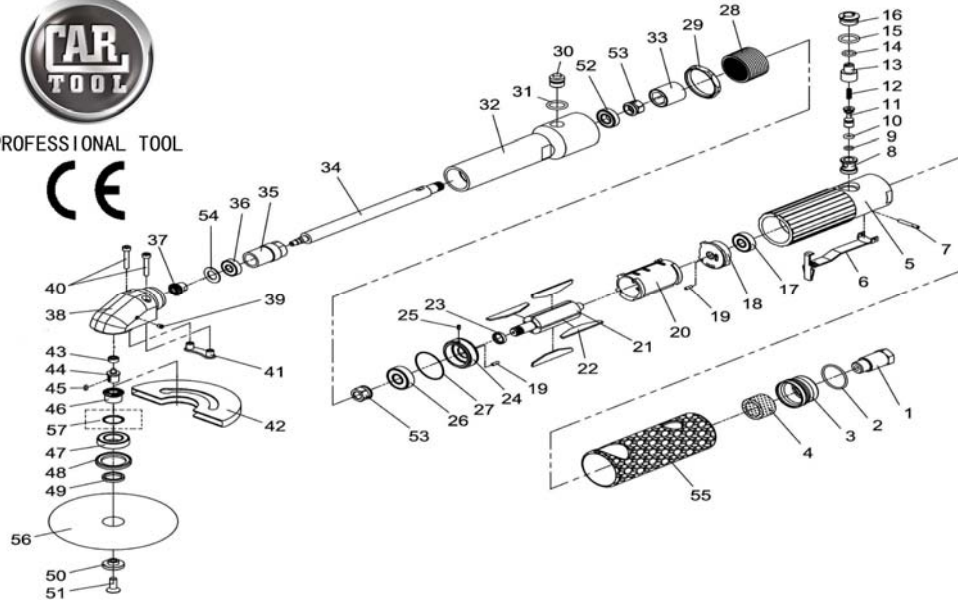

# I-9315BR Corner Grinder

PROFESSIONAL TOOL

Ref. No.	Part No.	Description	Q'ty /Tool	Ref. No.	Part No.	Description	Q'ty /Tool
1	SPI9315B001A	Air Inlet (1/4"PF)	1	35	SPI9315B035	Bolt Screw	1
	SPI9315B001B	Air Inlet (1/4"PT)		36	SPI9315B036	Ball Bearing	1
	SPI9315B001C	Air Inlet (1/4"NPT)		37	SPI9315B037A	Pinion Gear	1
2	SPI9315B002	O-Ring	1	38	SPI9315B038	Gear Housing	1
3	SPI9315B003	Exhaust Deflector	1	39	SPI9315B039	Grease Fitting	1
4	SPI9315B004	Muffler Fiber	1	40	SPI9315B040	Screw	2
5	SPI9315B005	Motor Housing	1	41	SPI9315B041	Cover Guide	1
6	SPI9315B006A	Throttle Lever	1	42	SPI9315B042	Cover	1
7	SPI9315B007	Throttle Lever Pin	1	43	SPI9315B043	Bearing	1
8	SPI9315B008	Valve Bushing	1	44	SPI9315B044	Drive Shaft	1
9	SPI9315B009	O-Ring	1	45	SPI9315B045	Key	1
10	SPI9315B010	O-Ring	1	46	SPI9315B046	Bevel Gear	1
11	SPI9315B011	Throttle Valve	1	47	SPI9315B047	Ball Bearing	1
12	SPI9315B012	Spring	1	48	SPI9315B048	Nut	1
13	SPI9315B013	Air Regulator	1	49	SPI9315B049	Ring	1
14	SPI9315B014	O-Ring	1	50	SPI9315B050A	Flange For10mm	1
15	SPI9315B015	O-Ring	1	51	SPI9315B051	Wheel Locking Screw	1
16	SPI9315B016	Valve Screw	1	52	SPI9315B052	Ball Bearing	1
17	SPI9315B017	Ball Bearing	1	53	SPI9315B053	Transfer Nut	2
18	SPI9315B018	Rear End Plate	1	54	SPI9315B054	Washer (d2)	1
19	SPI9315B019	Spring Pin	1	55	ACI-9315CR	Rubber	1
20	SPI9315B020	Cylinder	1	56	ACI-9315C	Disc	1
21	SPI9315B021	Rotor	1	57	SPI9315B058	Washer (od:19.1X id:15.1X0.1t)	0~3
22	SPI9315B022	Rotor Blade	4				
23	SPI9315B023	Antilock Ring	1				
24	SPI9315B024	Front End Plate	1				
25	SPI9315B025	Pin	1				
26	SPI9315B026	Ball Bearing	1				
27	SPI9315B027	O-Ring	1				
28	SPI9315B028	Housing Screw	1				
29	SPI9315B029	Lock Ring	1				
30	SPI9315B030	Lock Button	1				
31	SPI9315B031	O-Ring P10x1	1	RK	SPI9315B0RK	Repair Kit Ref. No.-- 17, 22(x4), 26, 36, 43, 47, 52	
32	SPI9315B032	Drive Housing	1				
33	SPI9315B033	Transfer Ring	1	SK	SPI9315B0SK	Service Kit Ref. No.-- 2, 9, 10, 12, 14, 15, 27	
34	SPI9315B034	Drive Shaft	1				